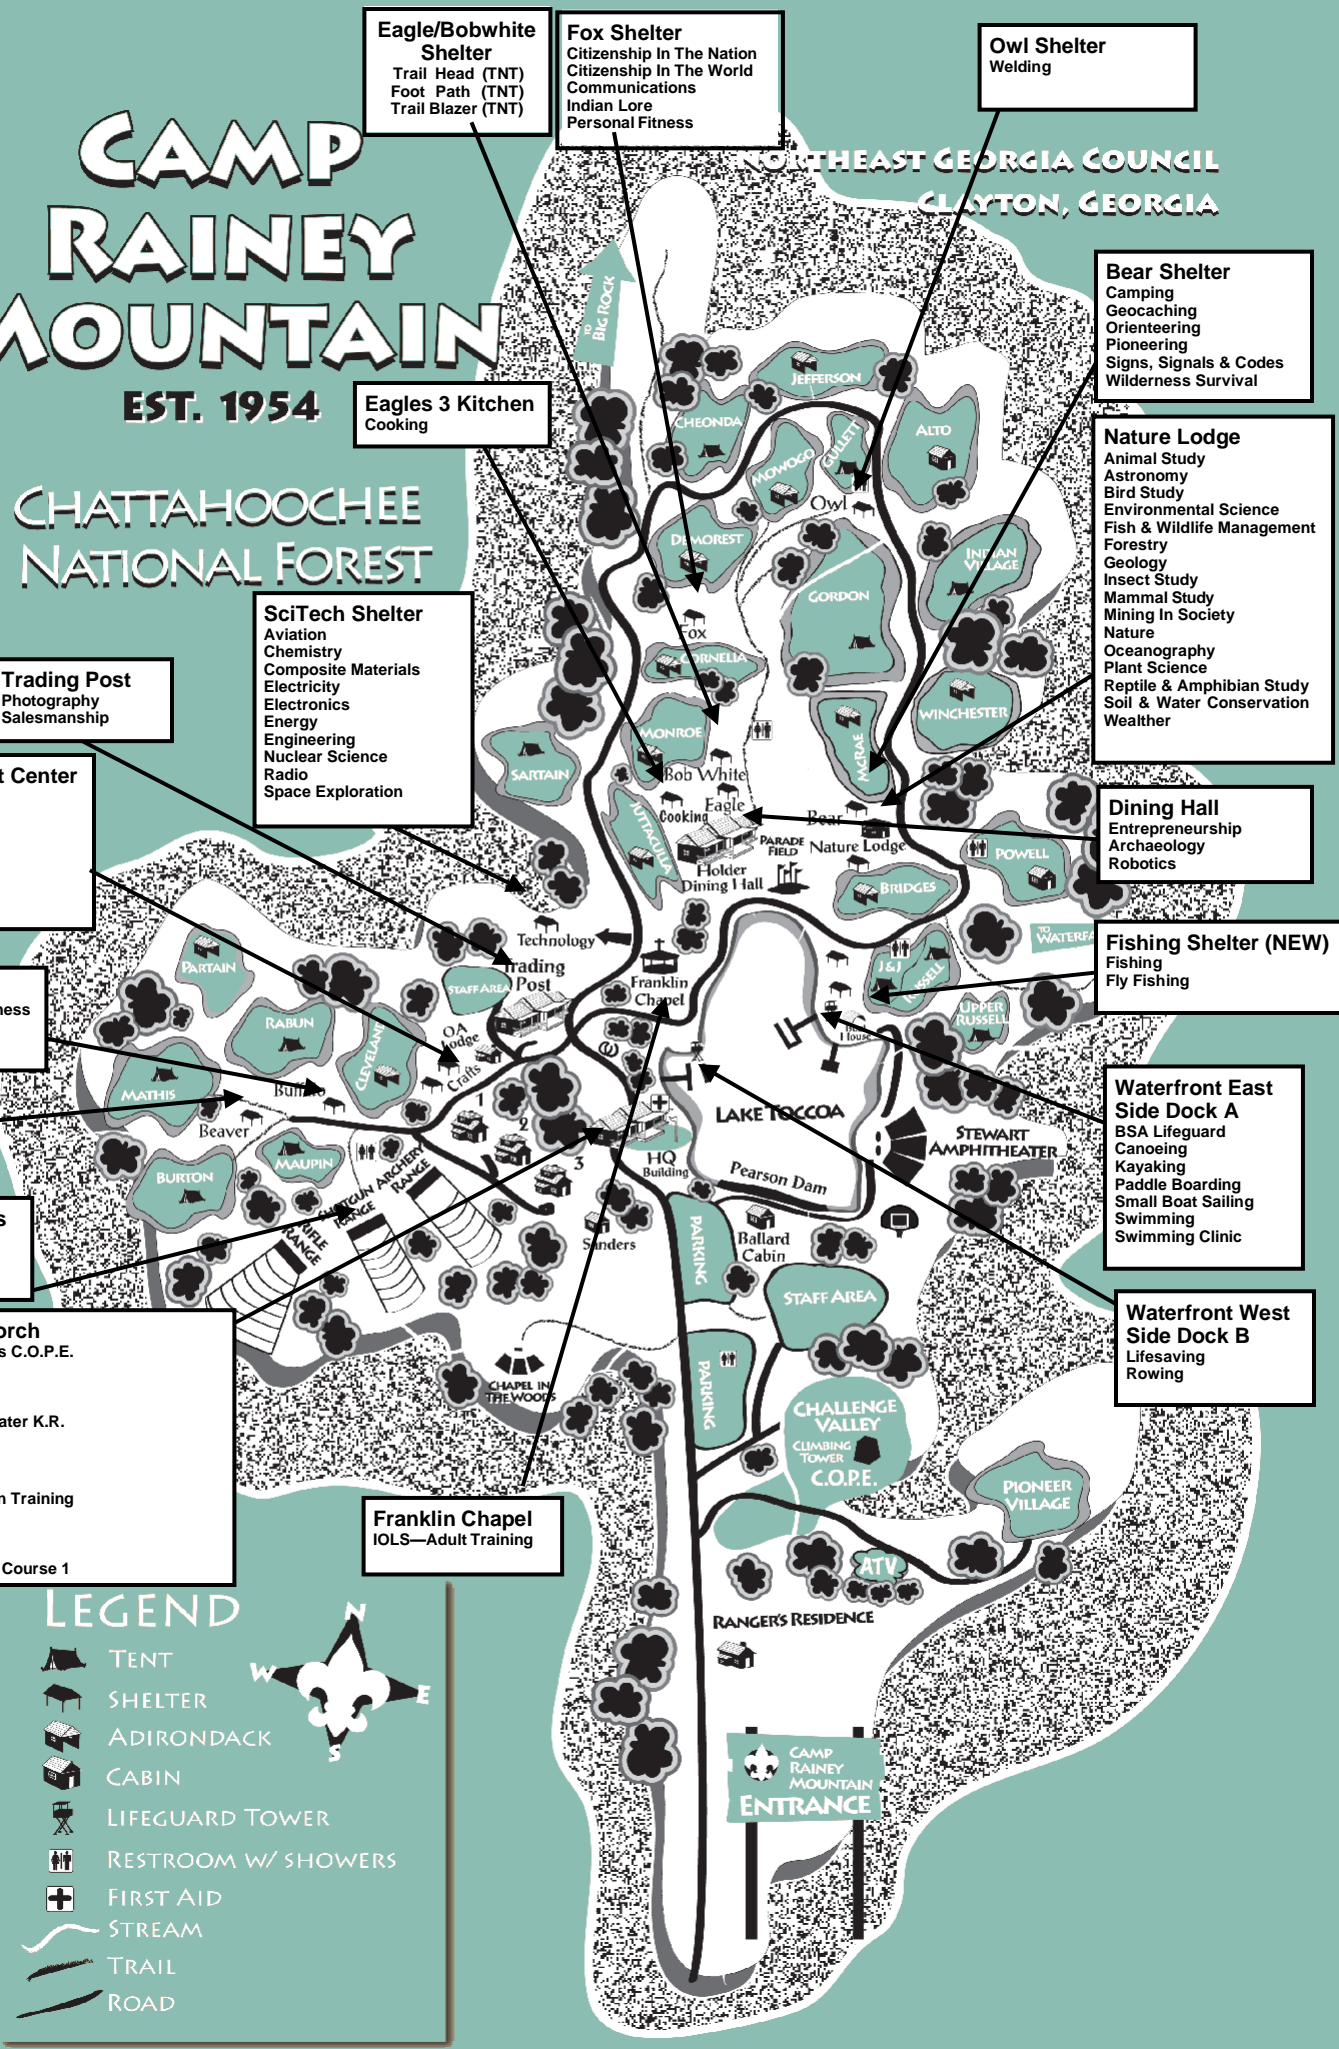

Nature Lodge
Animal Study
Astronomy
Bird Study
Environmental Science
Fish & Wildlife Management
Forestry
Geology
Insect Study
Mammal Study
Mining In Society
Nature
Oceanography
Plant Science
Reptile & Amphibian Study
Soil & Water Conservation
Weather

Eagles 3 Kitchen
Cooking

SciTech Shelter
Aviation
Chemistry
Composite Materials
Electricity
Electronics
Energy
Engineering
Nuclear Science
Radio
Space Exploration

Trading Post
Photography
Salesmanship

Handicraft Center
Art
Basketry
Leatherwork
Metalwork
Music
Theater
Woodcarving

Dining Hall
Entrepreneurship
Archaeology
Robotics

Buffalo Shelter
Emergency Preparedness
Fire Safety
Search and Rescue

Fishing Shelter (NEW)
Fishing
Fly Fishing

Beaver Shelter
First Aid
Traffic Safety

Waterfront East Side Dock A
BSA Lifeguard
Canoeing
Kayaking
Paddle Boarding
Small Boat Sailing
Swimming
Swimming Clinic

Shooting Ranges
Archery
Rifle Shooting
Shotgun Shooting

Headquarters Porch
BSA ATV Safety Class C.O.P.E.
Climbing
Gold Rush Medicine
N.O.M.A.D.
Public Health Whitewater K.R.

Adult Training
Climb on Safety
CPR/AED Certification Training
Safe Swim Defense
Safety A Float
SM/ASM Specific
Train the Trainer (T3) Course 1

Franklin Chapel
IOLS—Adult Training

LEGEND

- TENT
- SHELTER
- ADIRONDACK
- CABIN
- LIFEGUARD TOWER
- RESTROOM W/ SHOWERS
- FIRST AID
- STREAM
- TRAIL
- ROAD