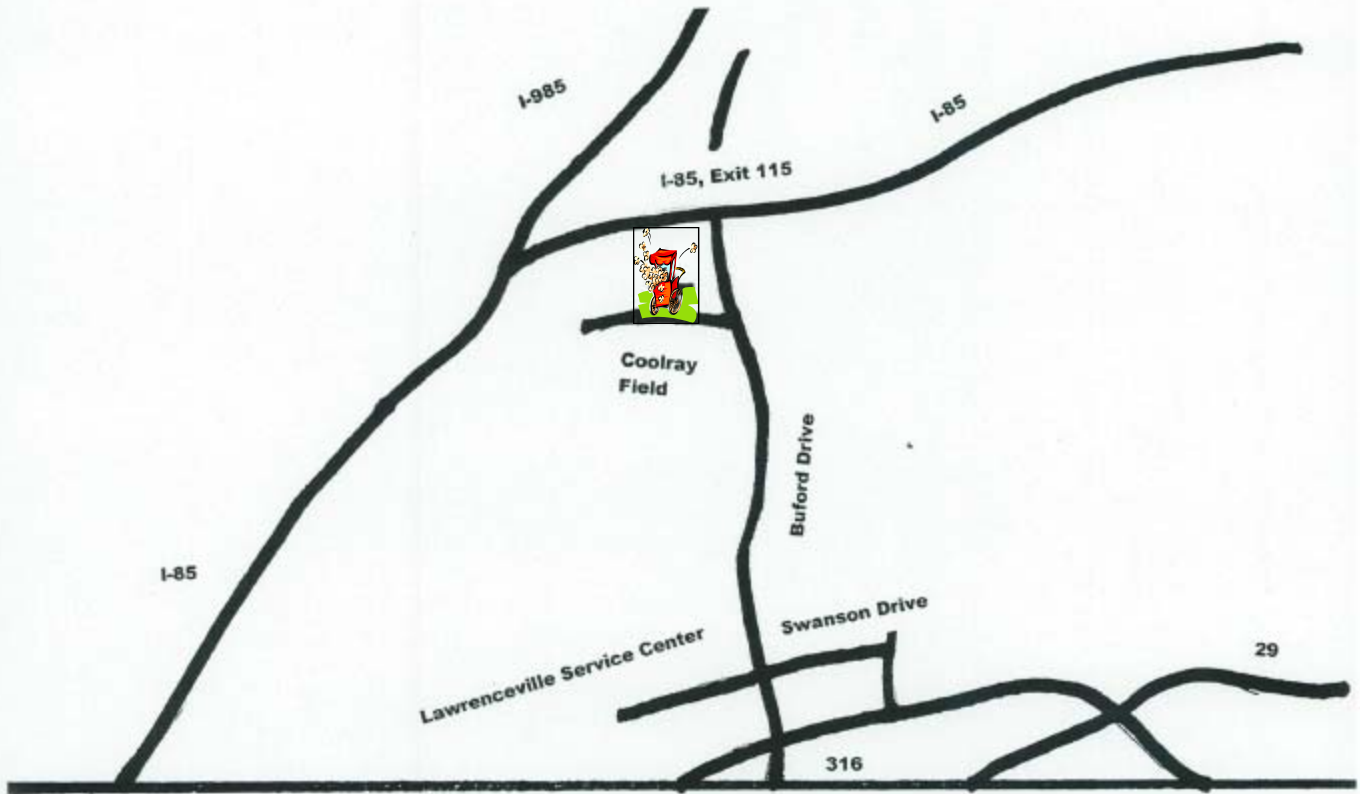

**Gwinnett/Walton Popcorn Warehouse**  
**2420 Tech Center Parkway**  
**Lawrenceville, GA 30043**

**From I-85:**

- Take exit #115 south towards Lawrenceville
- Turn right on Tech Center Parkway,
- Between the Racetrac Gas and the Gwinnett Braves Stadium
- Warehouse on the right

**From the South:**

- North on Buford Drive
- Left on Tech Center Parkway,
- Between the Racetrac Gas and the Gwinnett Braves Stadium
- Warehouse on the right