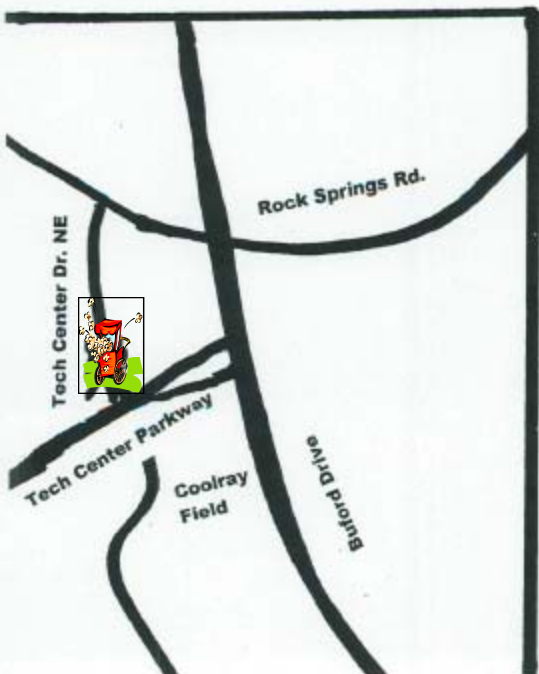

**Gwinnett/Walton Popcorn Warehouse**  
**2420 Tech Center Parkway**  
**Lawrenceville, GA 30043**

**From I-85:**

- Take exit #115 south towards Lawrenceville
- Turn right on Tech Center Parkway,
- Between the Racetrac Gas and the Gwinnett Braves Stadium
- Warehouse on the right

**From the South:**

- North on Buford Drive
- Left on Tech Center Parkway,
- Between the Racetrac Gas and the Gwinnett Braves Stadium
- Warehouse on the right