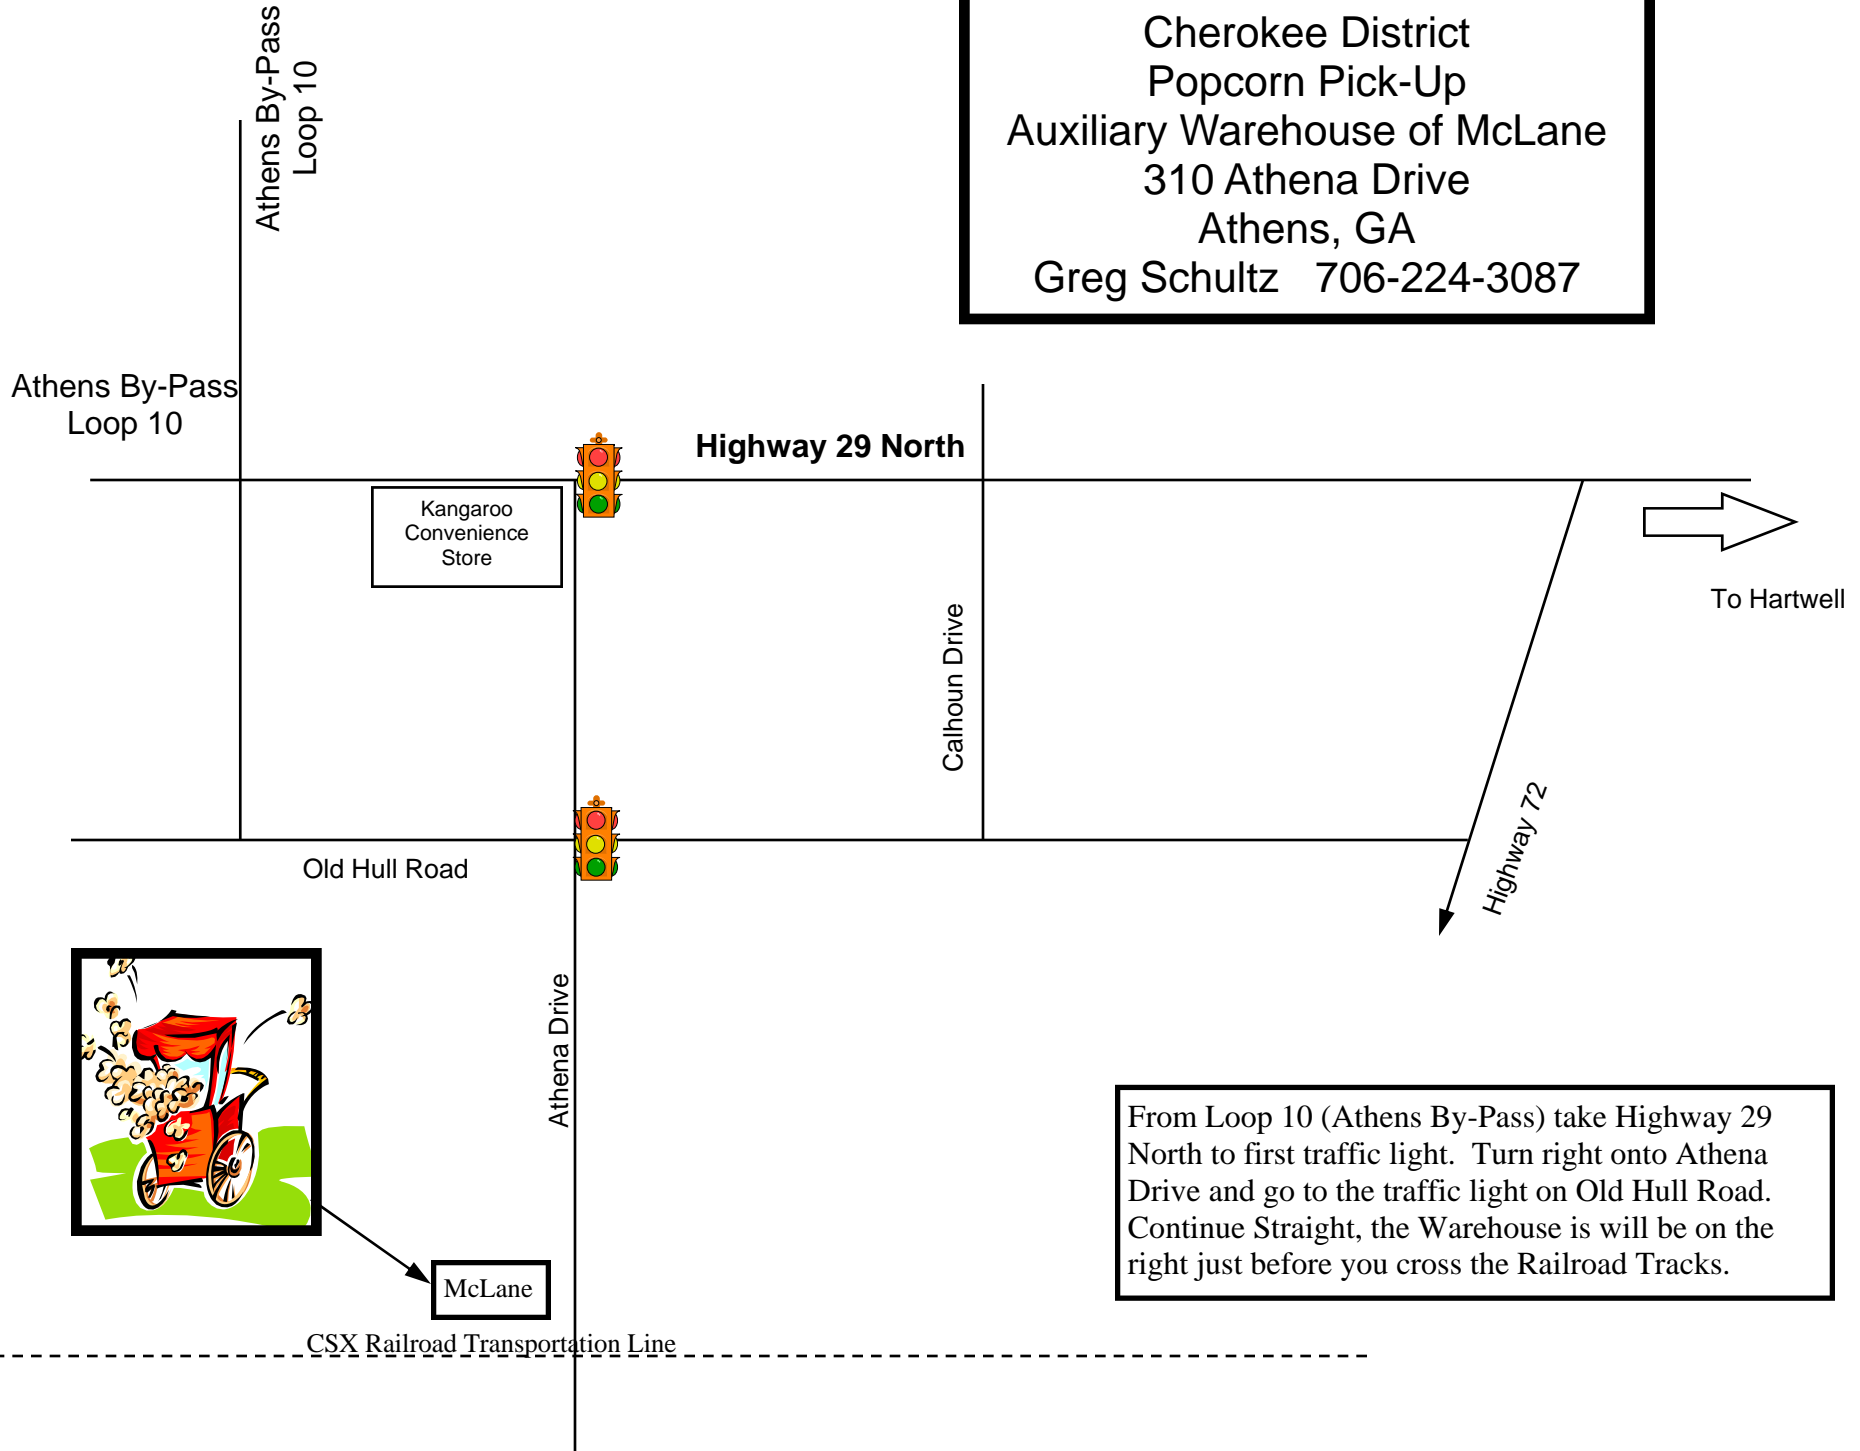

Cherokee District
Popcorn Pick-Up
Auxiliary Warehouse of McLane
310 Athena Drive
Athens, GA
Greg Schultz 706-224-3087

From Loop 10 (Athens By-Pass) take Highway 29 North to first traffic light. Turn right onto Athena Drive and go to the traffic light on Old Hull Road. Continue Straight, the Warehouse is will be on the right just before you cross the Railroad Tracks.